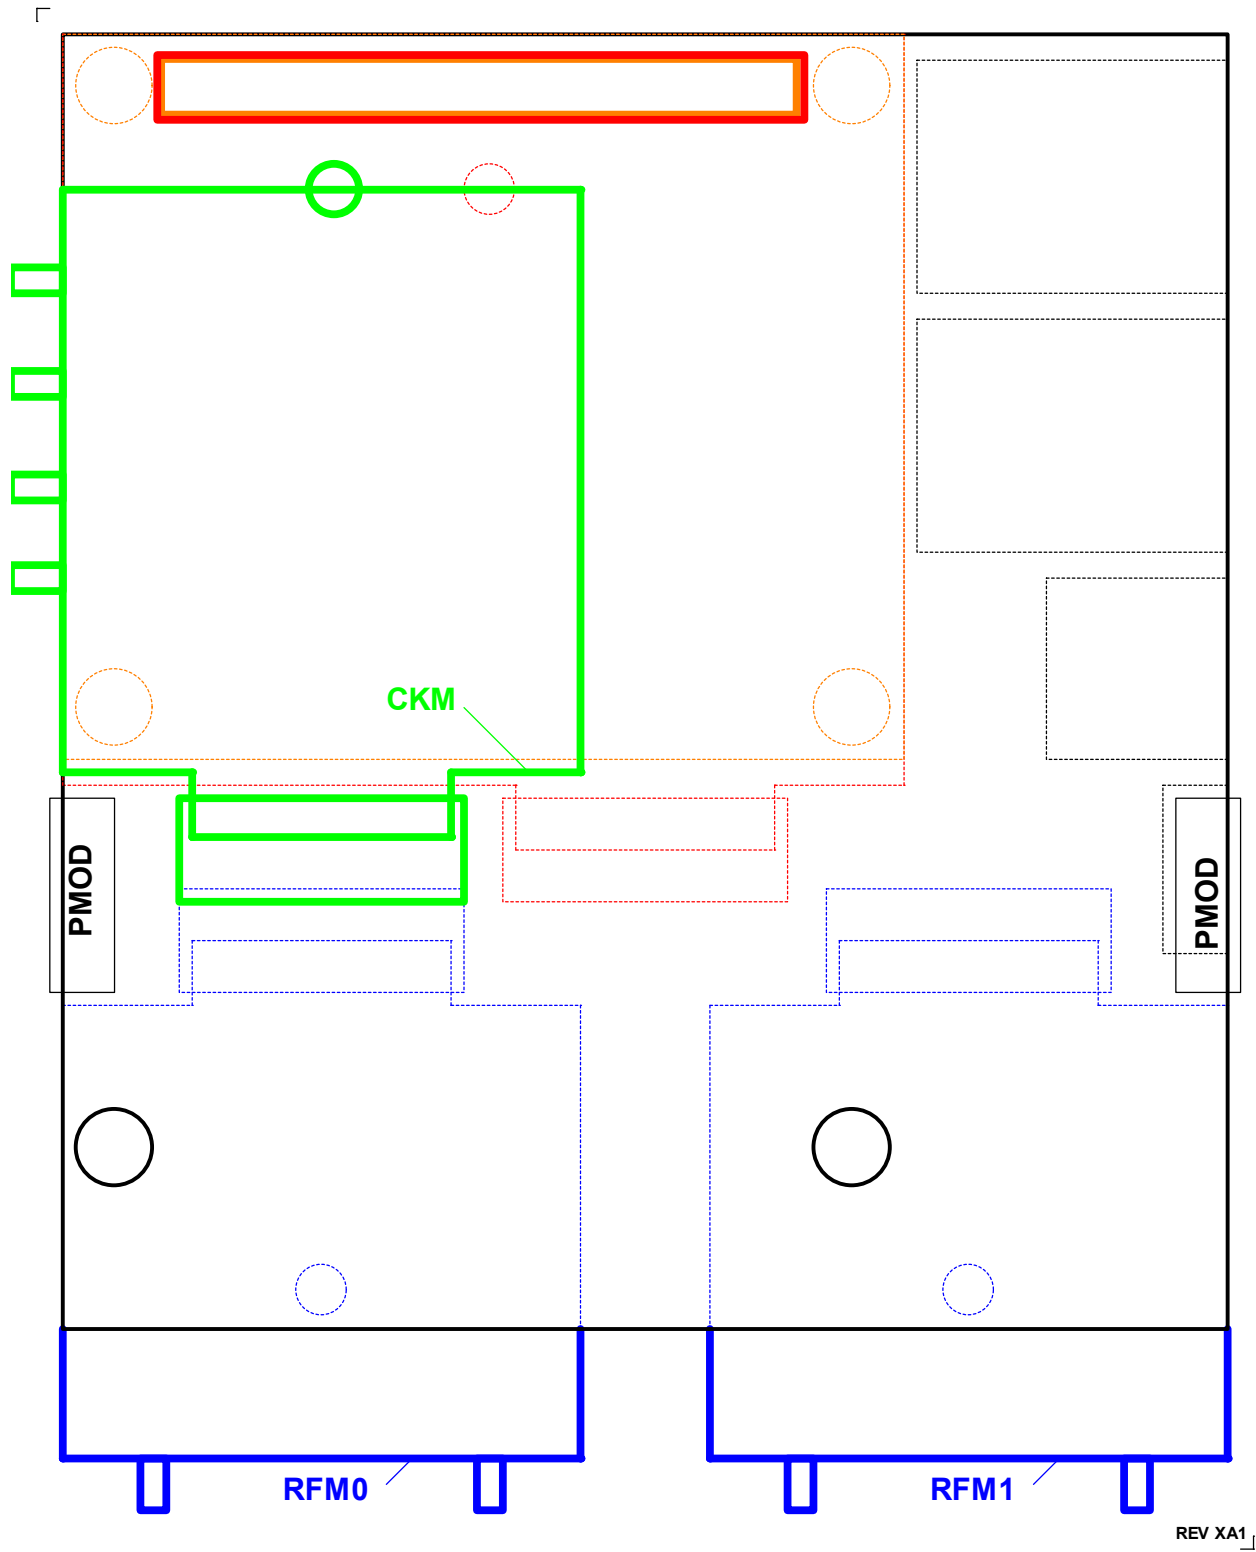

TangerineSDR Mechanical, Top View

TangerineSDR Mechanical, X-ray View

TangerineSDR DE 90x100mm

CKM 40x45mm opt to 40x65mm

RFM 40x40mm opt to 40x65mm

TangerineSDR LEAF 65x63mm

RFM double 90x40mm opt to 90x65mm

RPi HAT 65x56mm

TangerineSDR Mechanical Sizes